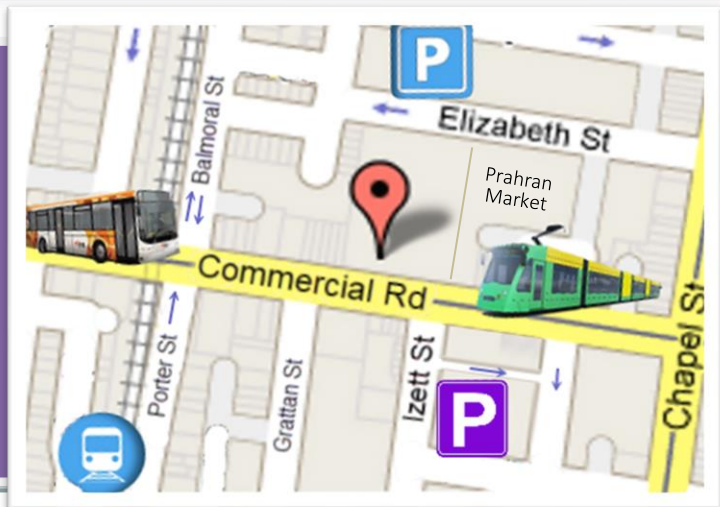

## PARKING OFF-STREET (Commercial undercover)

- P** ELIZABETH STREET CARPARK (rear of Praharn Market)
- P** PRAHRAN SQUARE CARPARK (enter via Izett Street)

## TRAM (Alight at Praharn Market) approx. 20 metres from training centre)

- Tram No. 72 via Swanston Street, Commercial Rd, Malvern Rd
- Tram – Nos. 78 & 79 via Church Street, Chapel Street

## BUS (Alight at Praharn Market) approx. 20 metres from training centre)

- Bus Nos. 216 & 220