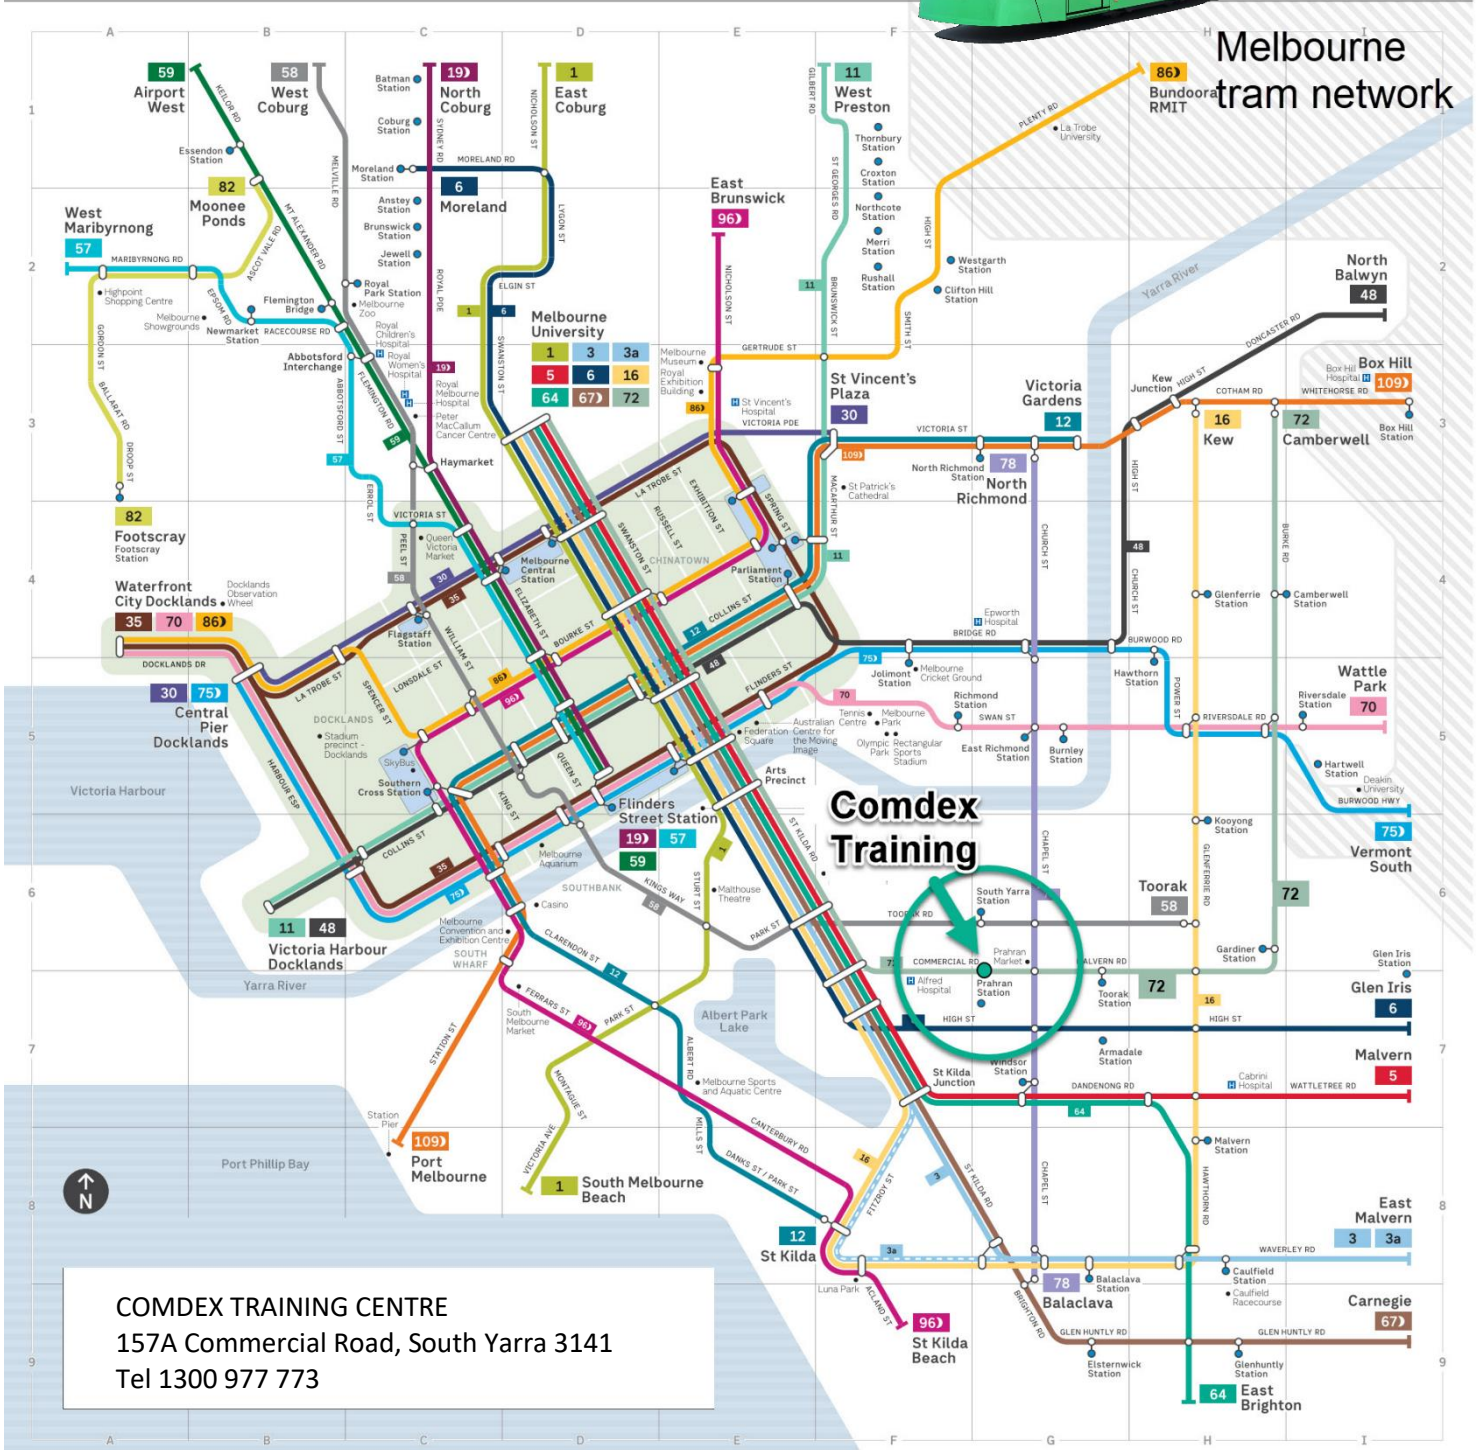

Tram Network

COMDEX TRAINING CENTRE
157A Commercial Road, South Yarra 3141
Tel 1300 977 773

Routes and symbols

- **3** Tram route number
- **19** Tram route with Night Network service
- Tram line termination
- Weekend deviation
- Tram interchange
- Tram connection
- Tram crossroad connection
- Tram to train connection
- Train station within short walk of stop
- City train station

Zones

- Free Tram Zone
- Zone 1
- Zone 1/2

Effective May 2017

© Public Transport Victoria 2017
Not to scale, not all stops shown